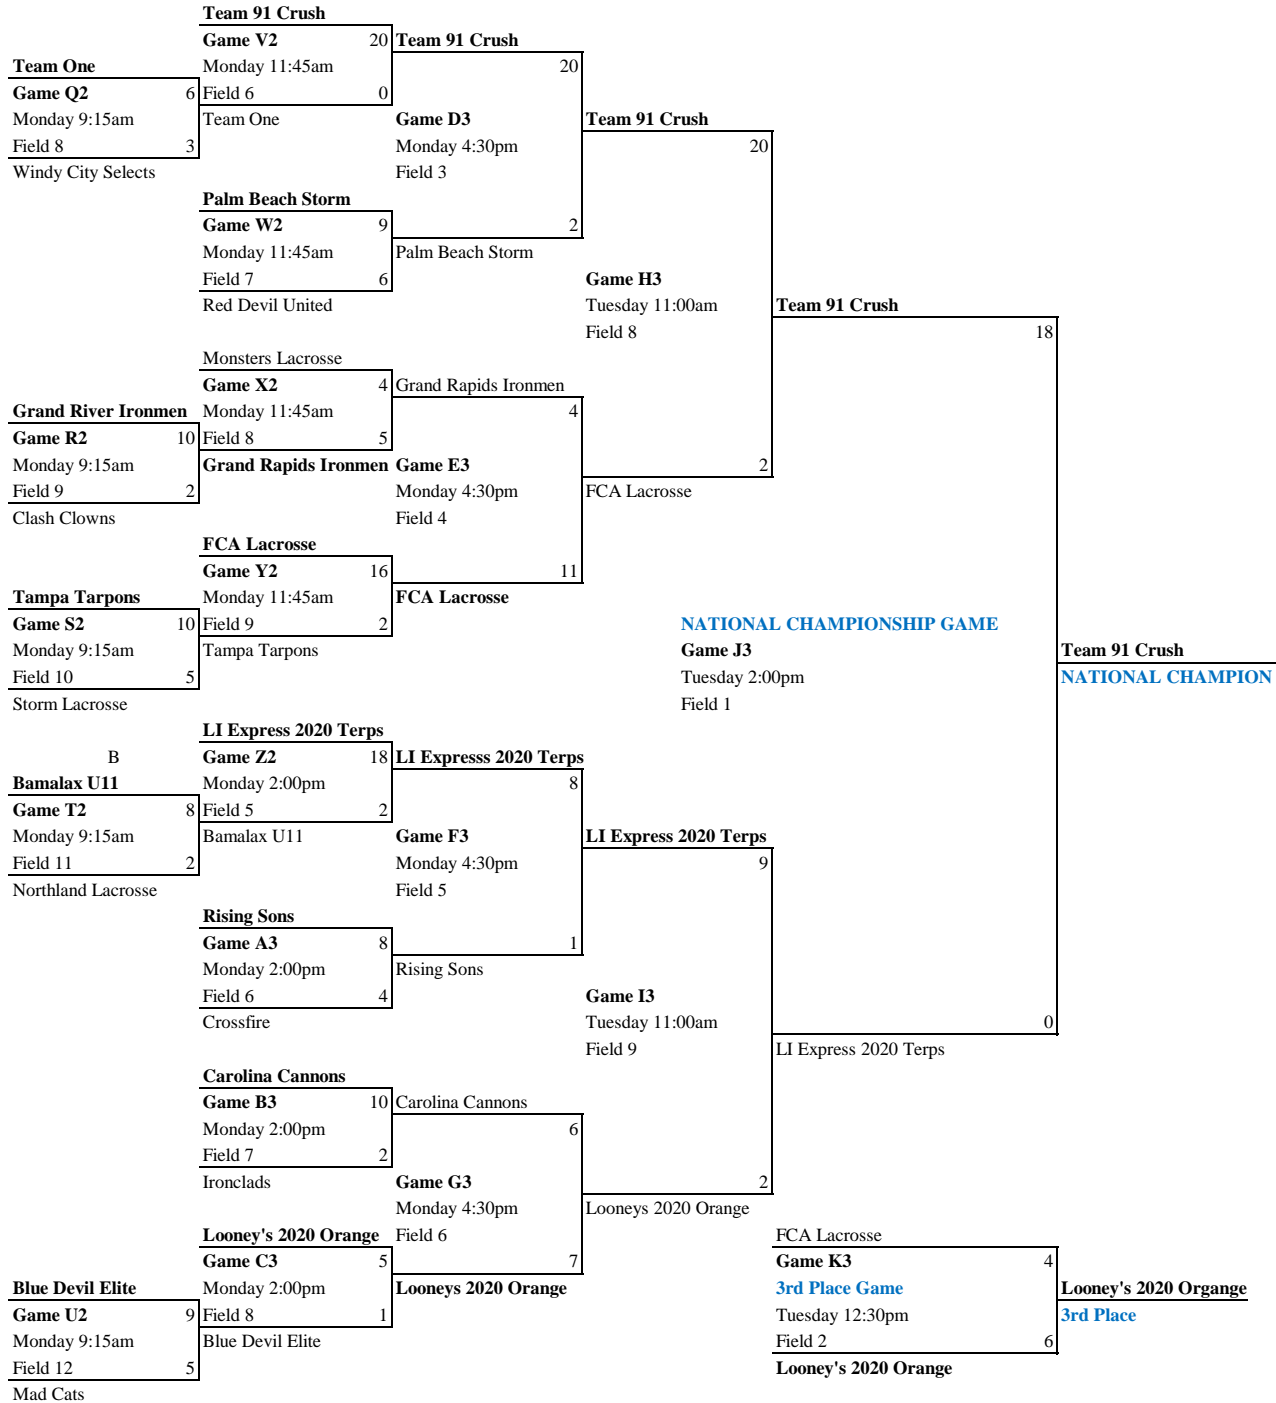

11U Division Playoff Bracket

**All Playoff Games are 50 minutes long, two 25 minute halves.

**Losers of games Q2 -U2 below drop to Consolation Bracket at bottom right of page.

**Losers of games V2 - C3 below drop to 9th place bracket at bottom left of page.

**Losers of games D3 - G3 below drop to 5th Place Bracket at bottom right of page.

**The higher (better) seed will wear white jerseys.

**Top THREE finishers will earn a bid to the 2014 Dick's Sporting Goods Tournament of Champions presented by Pasco County.

VERSION 2 - UPDATED 12/23/13

@NDPLacrosse
 #LAXTOC